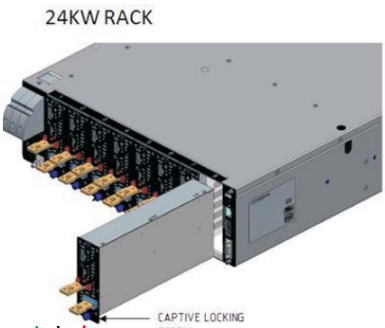

Zortech 92 watt, IHP DC connection drawing

Rear view of Artesyn 24Kw Industrial Power supply
8 modules, 3000 watts each
Maximum 200vDC, 15 Amps each

Standard #12AWG, 300V
TW90 wire in conduit
From IHP to Junction box

Standard Electrical
Junction Box 8-8-4
5 Amp Fast Blow
Fuses x 4

4 fused outputs
Zortech 18 AWG
300V 5 meter cable

Disconnect

Series T cable

Disconnect

Zortech 92 watt
LED strip x7 in Series
168 VDC applied.
24 VDC / strip