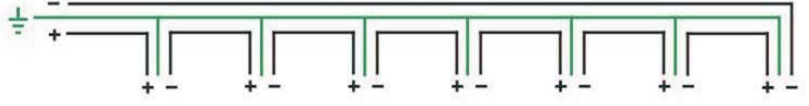

Zortech 92 watt, IHP DC connection drawing

Rear view of Artesyn 24Kw Industrial Power supply
8 modules, 3000 watts each
Maximum 200vDC, 15 Amps each

Standard #12AWG, 300V
TW90 wire in conduit
From IHP to Junction box

Standard Electrical
Junction Box 8-8-4
5 Amp Fast Blow
Fuses x 4

4 fused outputs
Zortech 18 AWG
300V 5 meter cable

Disconnect

Series T cable

Disconnect

Zortech 92 watt
LED strip x7 in Series
168 VDC applied.
24 VDC / strip